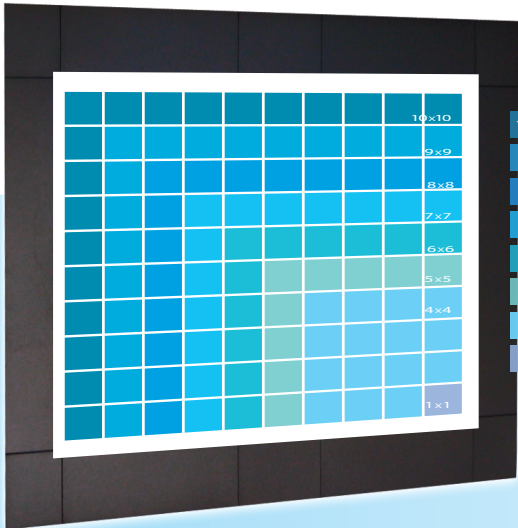

ImpactIII 6

10x10	11.52m (37.80ft)x7.68m (25.20ft)
9x9	10.37m (34.02ft)x 6.91m (22.67ft)
8x8	9.22m (30.25ft)x 6.14m (20.16ft)
7x7	8.06m (26.44ft)x 5.38m (17.65ft)
6x6	6.91m (22.67ft)x 4.61m (15.12ft)
5x5	5.76m (18.90ft)x 3.84m (12.60ft)
4x4	4.61m (15.12ft)x 3.07m (10.07ft)
1x1	1.15m (3.78ft) x 0.77m (2.52ft)