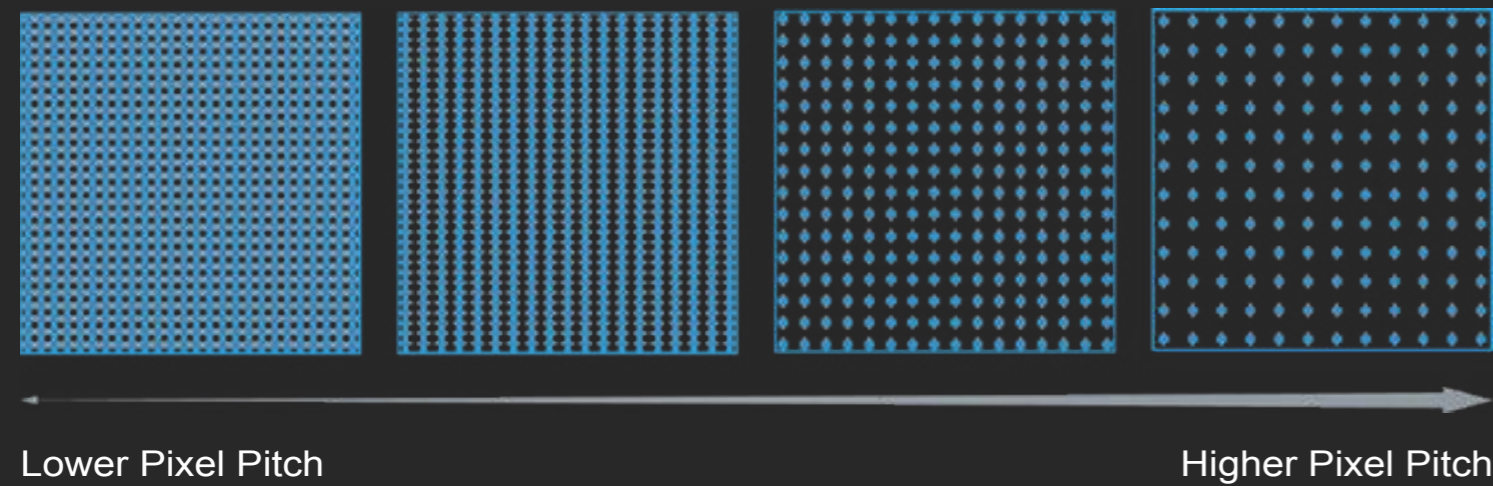

VELOCITY VII

Outdoor LED Display

LIGHTHOUSE
CREATE IMPACT 

#LighthouseTech

VELOCITY VII SERIES

VII-2.5

VII-4, VII-6,
VII-8, VII-10

Velocity VII Series is our best-selling outdoor LED video display product. It offers outdoor fine-pitch at 2.5mm to standard 4mm, 6mm, 8mm, and 10mm pixel pitch. There are hundreds of application references shining at sports stadiums, arenas, universities, airports, transportation hubs, theme parks, casinos, shopping malls, racecourses, and digital out-of-home media worldwide.

#StadiumLED

FOR ALL OUTDOOR APPLICATIONS

Velocity VII Series offers different panel sizes and pixel pitch, ranging from outdoor fine-pitch 2.5mm, 3.91mm, 6.25mm, 8.33mm, and 10mm, covering virtually all outdoor applications and installation requirements and locations.

Optimal LED Video Wall Viewing Distances

#DOOH
#VideoWall

PROVEN MODULE DESIGN

The quality of the LED module determines the performance of an LED video screen. Our industry-leading LED display module results from decades of experience, patented technologies, proven supply chain, and continuous quality improvement.