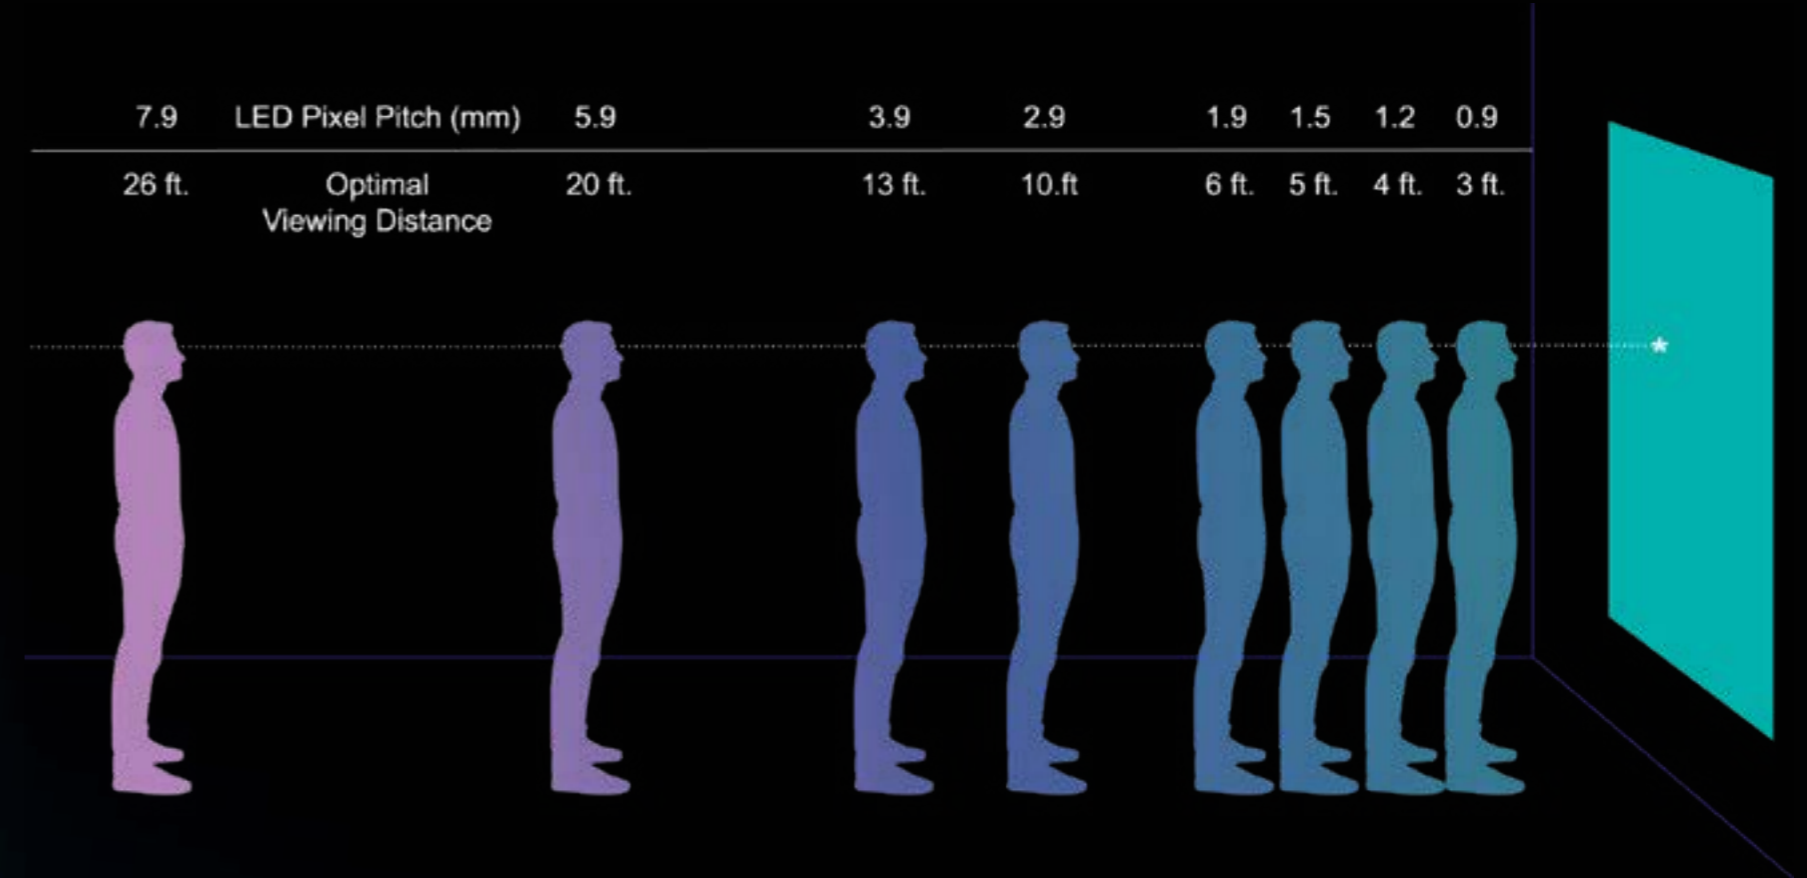

Optimal LED Video Wall Viewing Distances

#DOOH
#VideoWall

PROVEN MODULE DESIGN

The quality of the LED module determines the performance of an LED video screen. Our industry-leading LED display module results from decades of experience, patented technologies, proven supply chain, and continuous quality improvement.